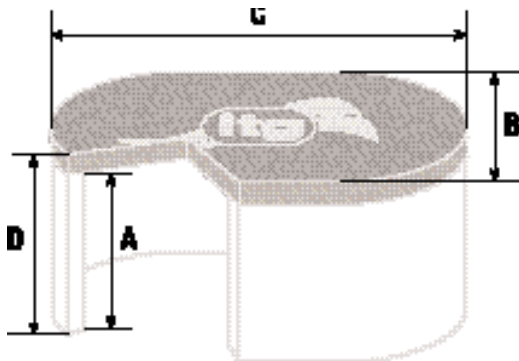

JC30 single carburettor

JC30 BHP Ratings

(These are a guide only – always use the largest filter possible)

Filter Element	Number of Filters on Engine	
	1	2
JC30/25	210	320
JC30/40	280	420
JC30/65	350	530
JC30/100	460	690

Dimensions – Size options (mm)

A	Internal height	25	40	65	100
B	Width	149	149	149	149
C	Length	298	298	298	298
D	Overall height	50	65	90	125

Baseplates – JC30

Part No Carburettors

1JC30 Blank base plate for specials

3JC30 Mini multi point

22JC30 Mini single point injection

JC30 Baseplates

Also ideal for use on Weber IDA carburettors and DCOE, DCO and IDF using large air horns.